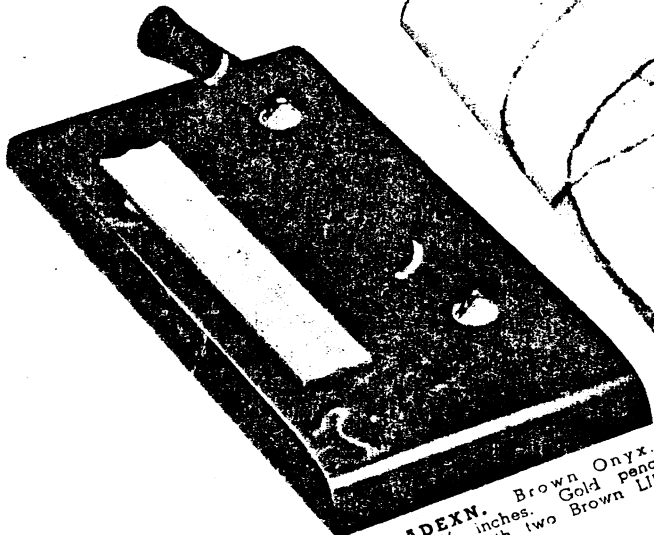

V419 ADEXN. Brown Onyx. 4 3/4 x 9 1/2 inches. Gold pencil Grooves. With two Brown LIFETIME Pens $30.00.